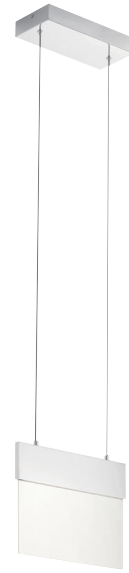

A | 83732

B | 83733

C | 83986

D | 83734

GEO

Chrome
Clear Acrylic with Etched Edge

MODEL	DESCRIPTION	LED K	DELIVERED LUMENS	DIMMABLE	DIMENSIONS	
A	83732	Linear Chandelier LED	3000K	1700	Yes	11.25"W x 9"H x 36.5"L
B	83733	Linear Chandelier LED	3000K	1700	Yes	11.25"W x 9"H x 48.5"L
C	83986	Pendant LED	3000K	725	Yes	0.5"W x 9"H x 12"L
D	83734	Chandelier/Pendant LED	3000K	1500	Yes	20"W x 9"H x 20"L